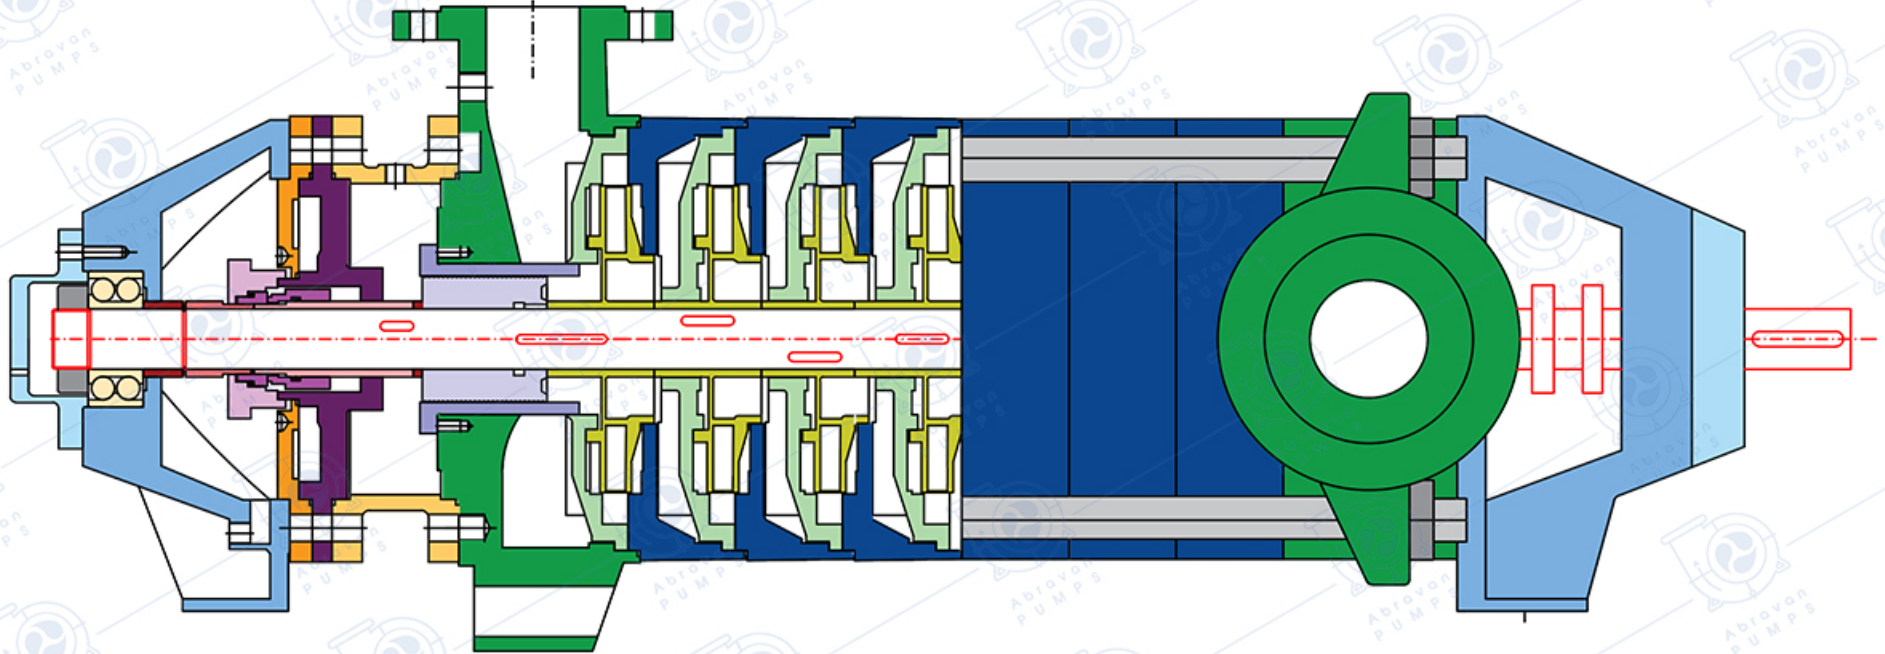

**Abravon
PUMPS**

MOVI 65/7

* High pressure multistage centrifugal pumps with cooling plate and balance piston

2900 RPM	
MAX. Capacity(m ³ /h)	110
MAX. Head(m)	389